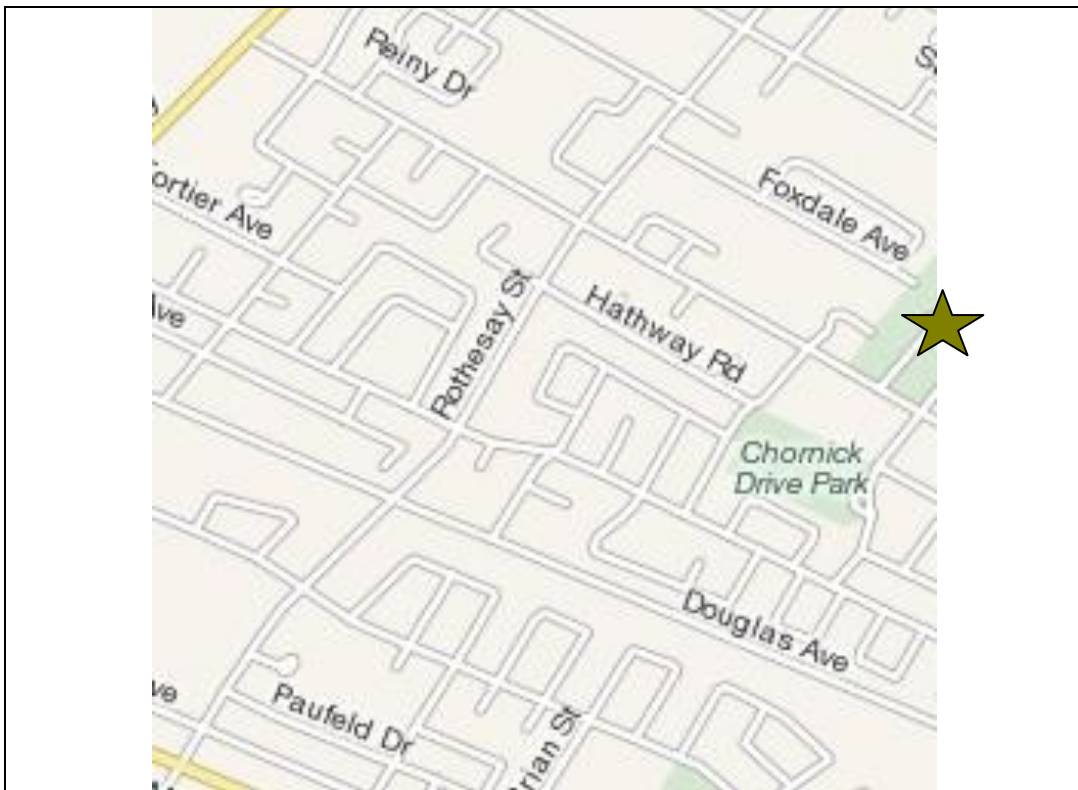

Sustainable Fitness

BOOT CAMPS

BUNN'S CREEK PARK, WINNIPEG MB MAP & COORDINATES

- You will find Bunn's Creek Park by travelling on McIvor Ave between Henderson Hwy and Gateway Road.
- You will locate the access road to the park, as it is located on the North side of McIvor Ave. While on McIvor, look for a small cemetery, as the access road is directly across from this landmark. Note: this small cemetery is located on McIvor Ave between Parkway Place (on the North side), Cranlea path (on the South side) and Chornick Drive.
- We will meet you in the parking lot found at the end of the park access road.